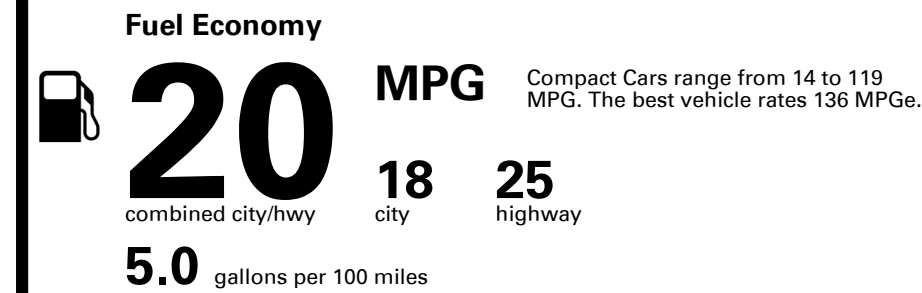

TOTAL PRICE: \$47,370.00

334 A 1849GMORNI

EMISSIONS:
This vehicle is certified to meet emission requirements in all 50 states

EPA DOT Fuel Economy and Environment

Gasoline Vehicle

You spend \$4,250
more in fuel costs over 5 years compared to the average new vehicle.

Annual fuel cost \$2,250

Fuel Economy & Greenhouse Gas Rating (tailpipe only)

Smog Rating (tailpipe only)

This vehicle emits 442 grams CO₂ per mile. The best emits 0 grams per mile (tailpipe only). Producing and distributing fuel also create emissions; learn more at fueleconomy.gov.